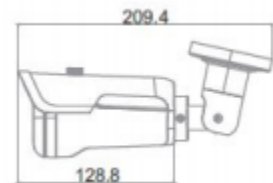

BUZZARDEYE

- ❖ 720P HD IP CAMERA
- ❖ Support H.264 video compression
- ❖ IR cut filter with auto switch for day/night function
- ❖ Support ONVIF2.4, compatible with other manufacturers products
- ❖ IR Distance 20M
- ❖ Adopting 2XHLED IR Leds
- ❖ Fixed lens: 3.6mm lens;
- ❖ Dual glass, no IR diffusion and fog
- ❖ IP66, outdoor installation

Model	BEV-A1-O1IP-20
Image Sensor	1/4" CMOS 1 MEGAPIXEL
Effective Pixels	1280(H) x 720(V)
Video Frame Rate	PAL: 25fps/1080P; NTSC: 30fps/1080P
Electronic Shutter	Auto: PAL 1/50-1/100,000 Sec; NTSC 1/60-1/100,000 Sec
Synchronization	Internal
Minimum Illumination	0.001Lux/F1.2(AGC ON), 0Lux IR on
Video Output	1-channel BNC HD AHD high definition video output
IR distance	20m, Smart IR
IR leds	2xHLED
Day/Night	Auto (ICR) / Color / B/W
Noise Reduction	2-DNR,3D-DNR
Protocol	Support RTSP/FTP/PPPOE/DHCP/DDNS/NTP/UPNP
Day/Night	ICR
Lens	3.6mm
Ingress Protection	IP 66
Power Consumption	Max 4W
Operating Temperature	-30°C ~ +60°C / Less Than 95% RH